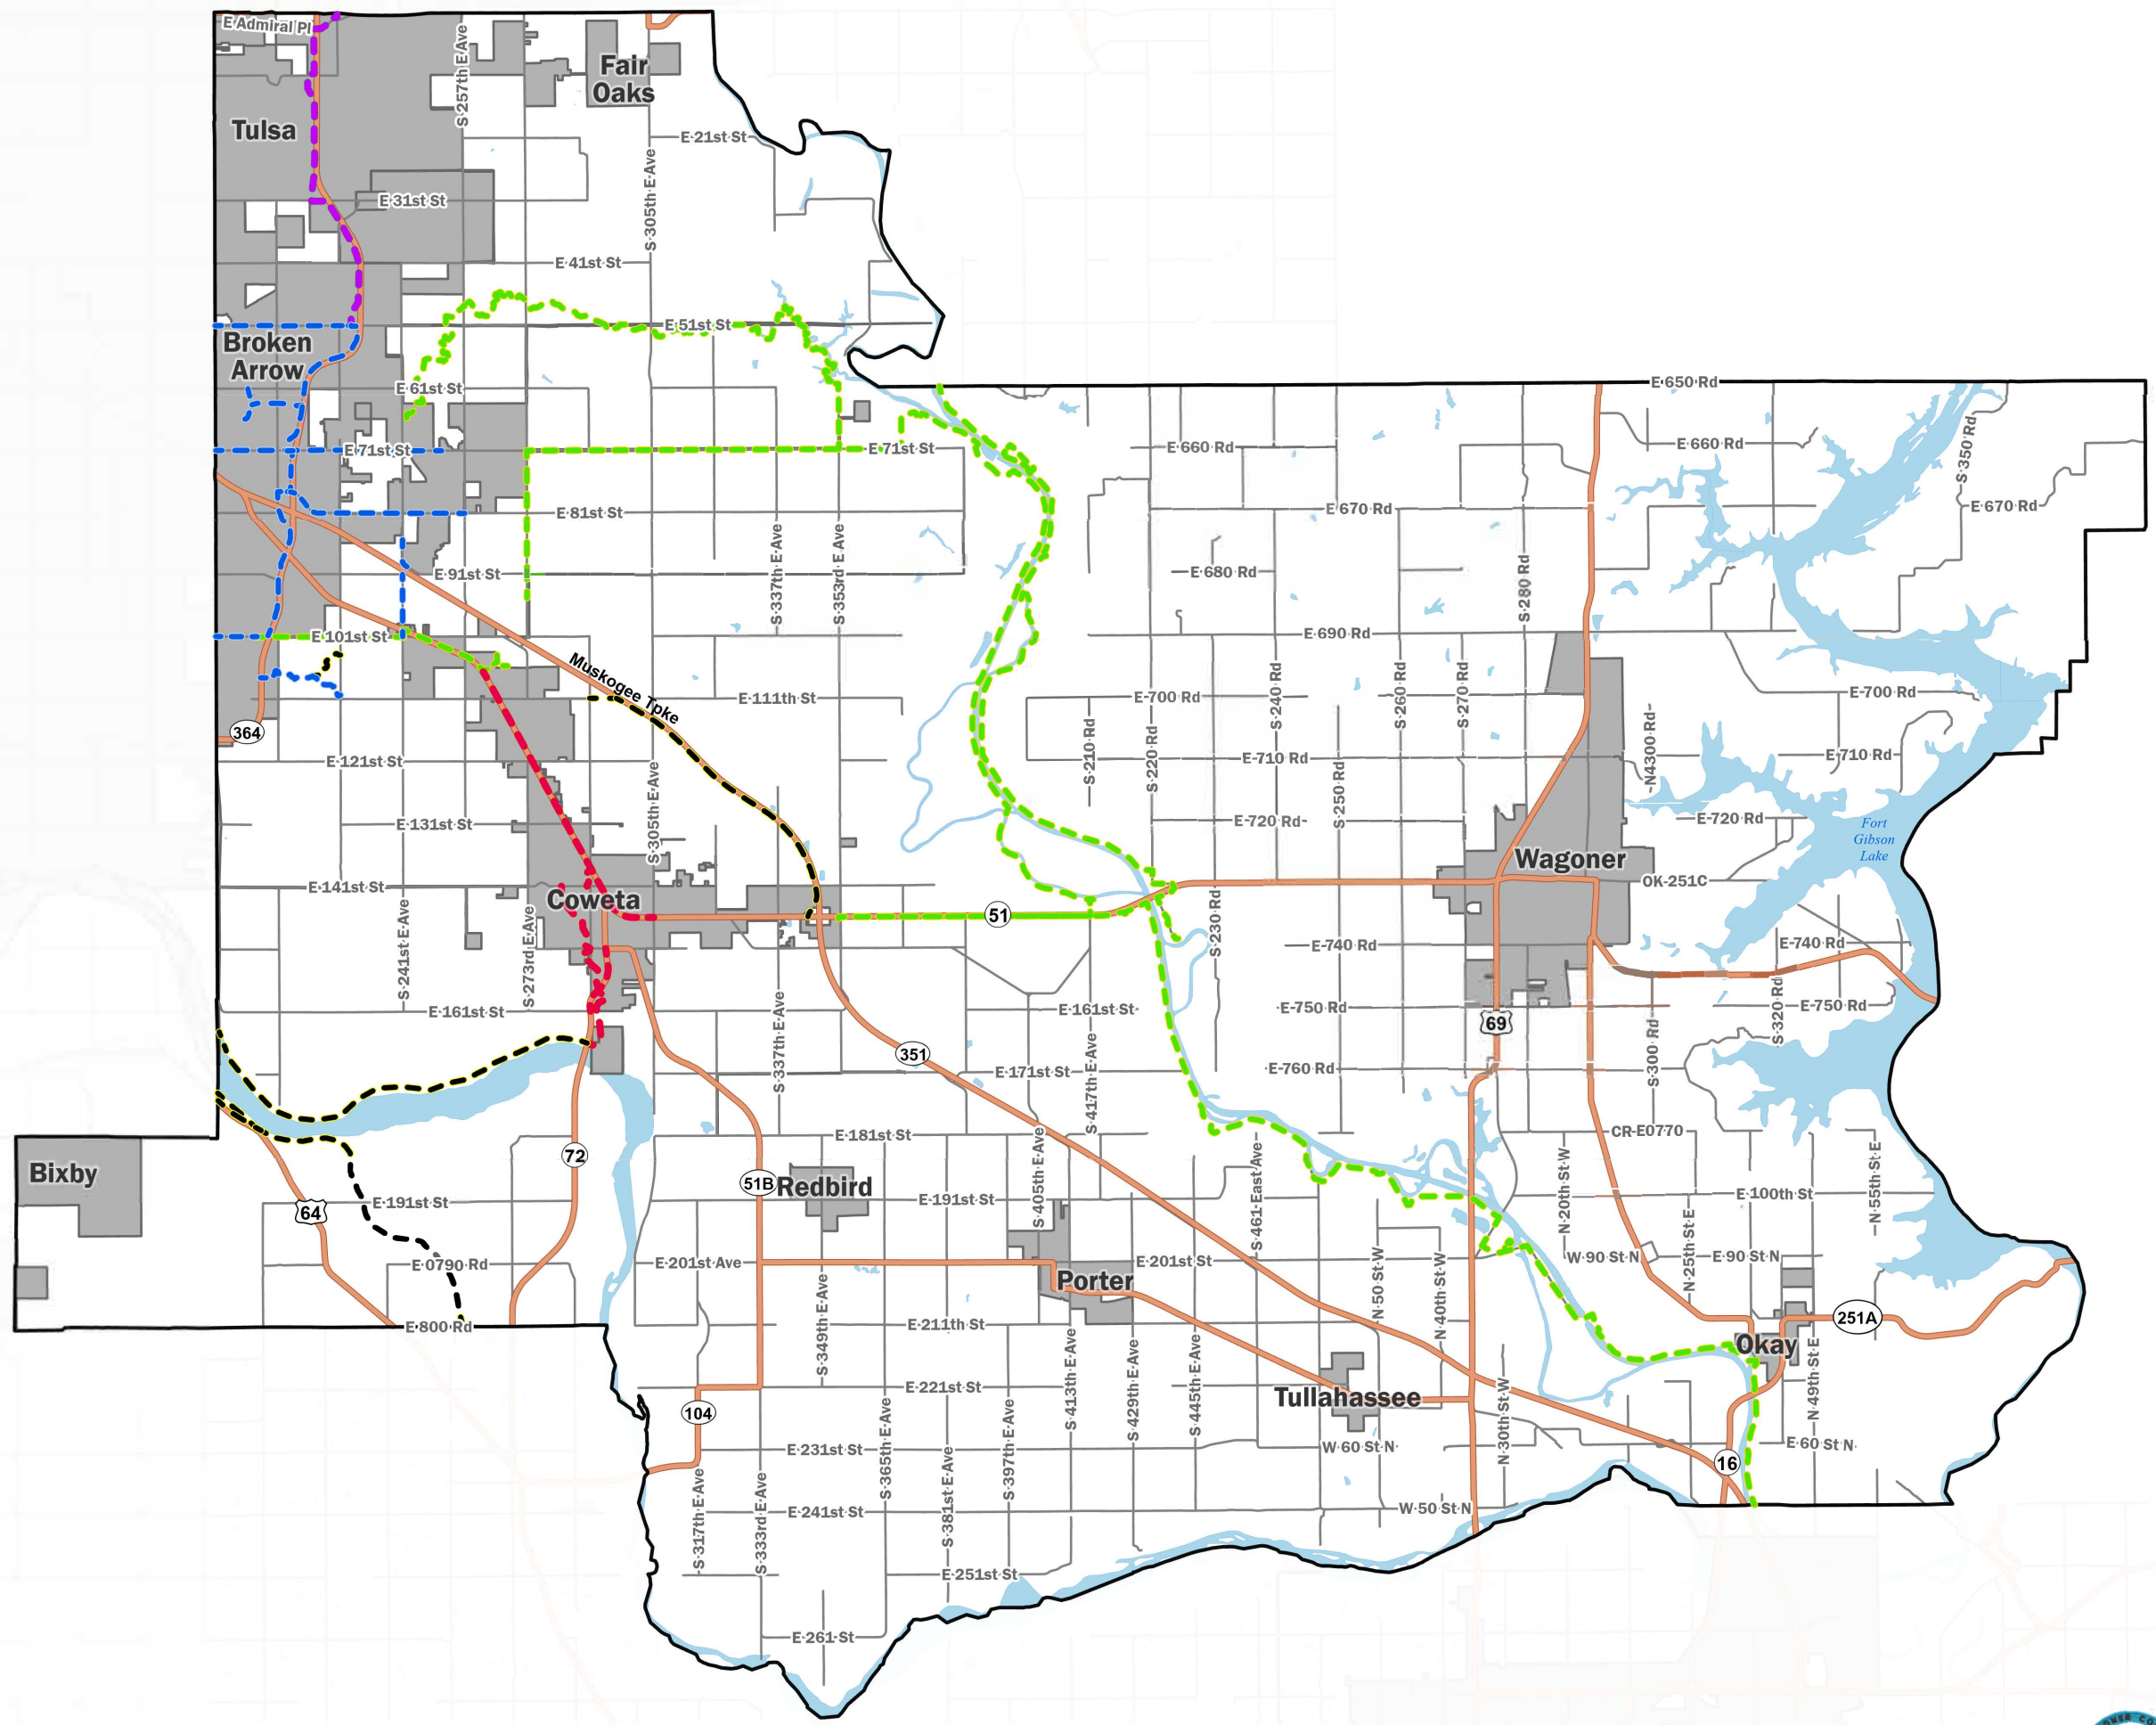

# Wagoner County Comprehensive Plan Proposed Trails

- Legend**
-  Highway
  -  Arterial Road
  -  Waterbodies
  -  Incorporated Place
  -  Wagoner County
  - Proposed Trails**
  -  Broken Arrow
  -  Coweta
  -  Tulsa
  -  INCOG GO Plan
  -  Wagoner County

Figure 7.2