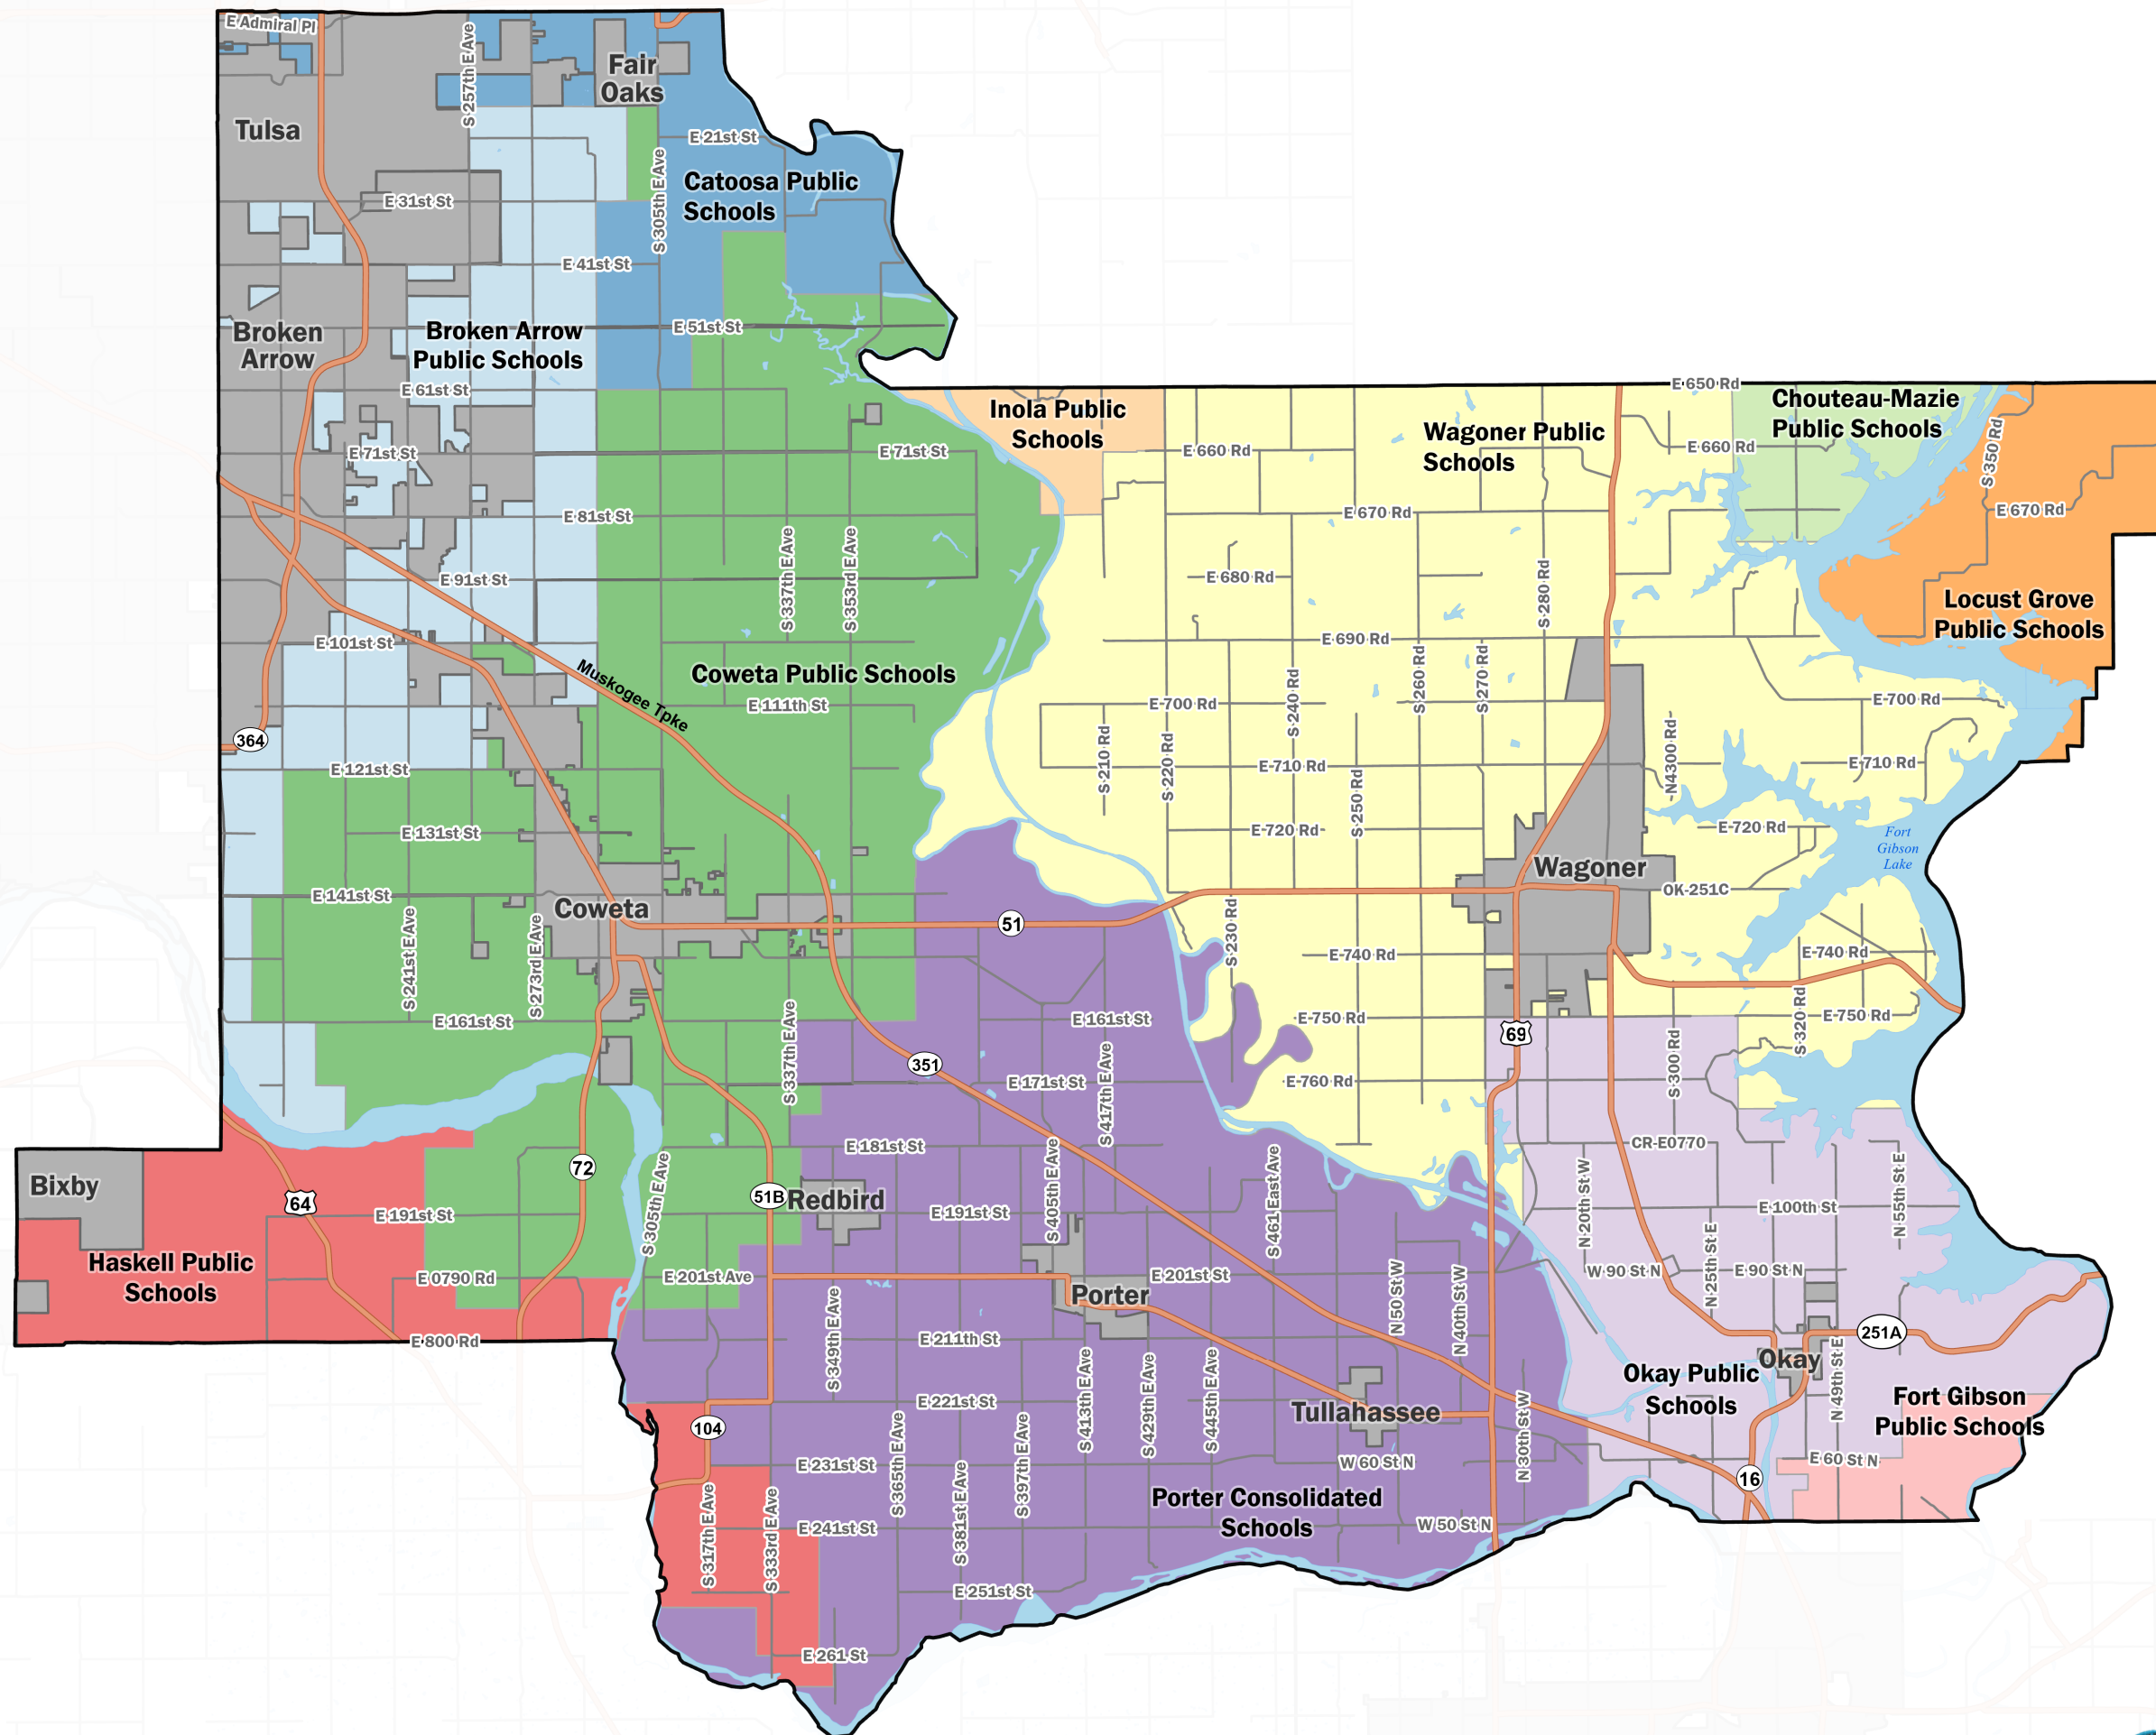

Wagoner County Comprehensive Plan

School Districts

Legend

-  Highway
-  Arterial Road
-  Waterbodies
-  Incorporated Place
-  Wagoner County

School Districts

-  Broken Arrow Public Schools
-  Catoosa Public Schools
-  Chouteau-Mazie Public Schools
-  Coweta Public Schools
-  Fort Gibson Public Schools
-  Haskell Public Schools
-  Inola Public Schools
-  Locust Grove Public Schools
-  Okay Public Schools
-  Porter Consolidated Schools
-  Wagoner Public Schools

Figure 10.5