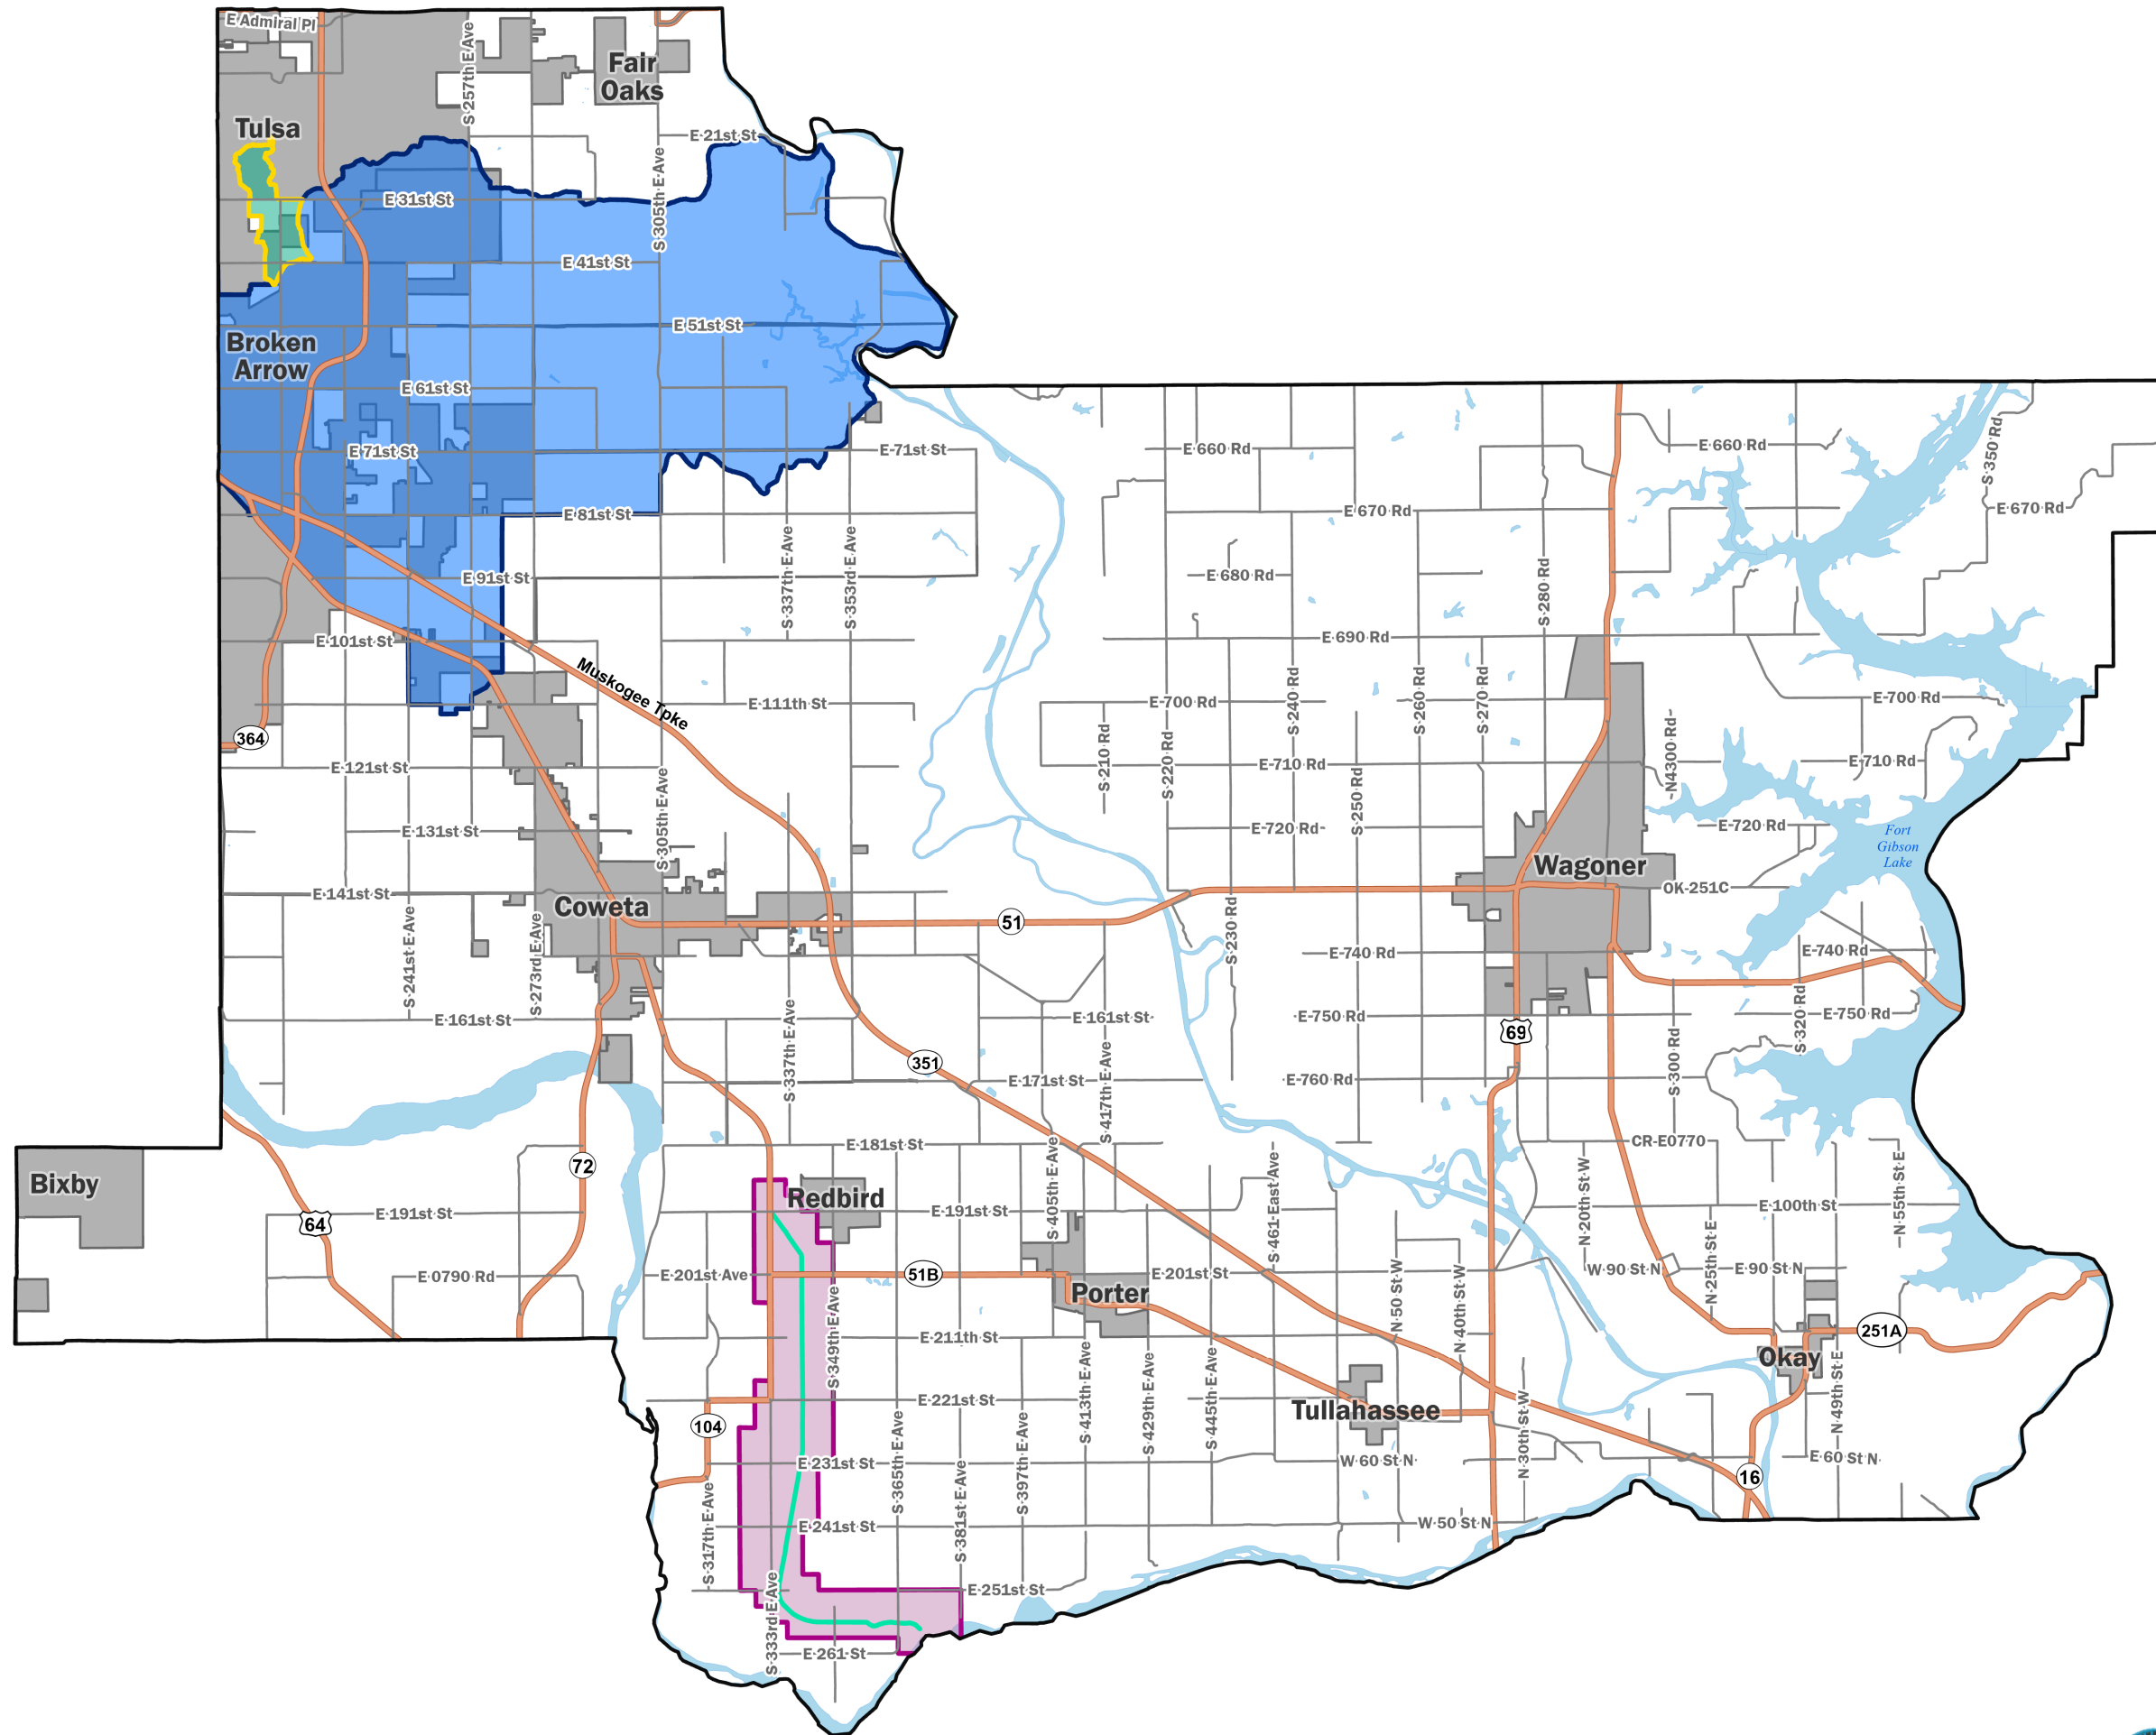

Wagoner County Comprehensive Plan Conservancy Districts

Legend

-  Highway
-  Arterial Road
-  Yellow Water Ditch
-  Waterbodies
-  Incorporated Place
-  Wagoner County
- Conservancy Districts**
-  Spunky Creek Conservancy District
-  Adams Creek Conservancy District
-  Choska Conservancy District

Figure 12.3